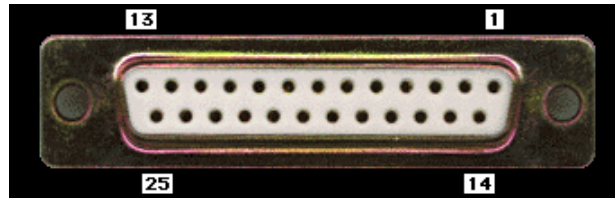

Olivetti M24 Video Pinout

DB-25 Female

PIN	Function	Details
1	HSYNC	Horizontal Sync
2	ID0	ID0 (open for mono, 1 for color)
3	VSYNC	Vertical Sync
4	RED	Red
5	GREEN	Green
6	BLUE	Blue
7	NTH	Nothing
8	NTH	Nothing
9	NTH	Nothing
10	ID1	ID1 (open for mono, 1 for color)
11	MODE0	Mode0
12	NTH	Nothing
13	DGS	Degauss

PIN	Function	Details
14	GND	Ground
15	GND	Ground
16	GND	Ground
17	GND	Ground
18	GND	Ground
19	GND	Ground
20	GND	Ground
21	GND	Ground
22	N/C	Not Connected
23	N/C	Not Connected
24	+15V	+15VDC
25	+15V	+15VDC